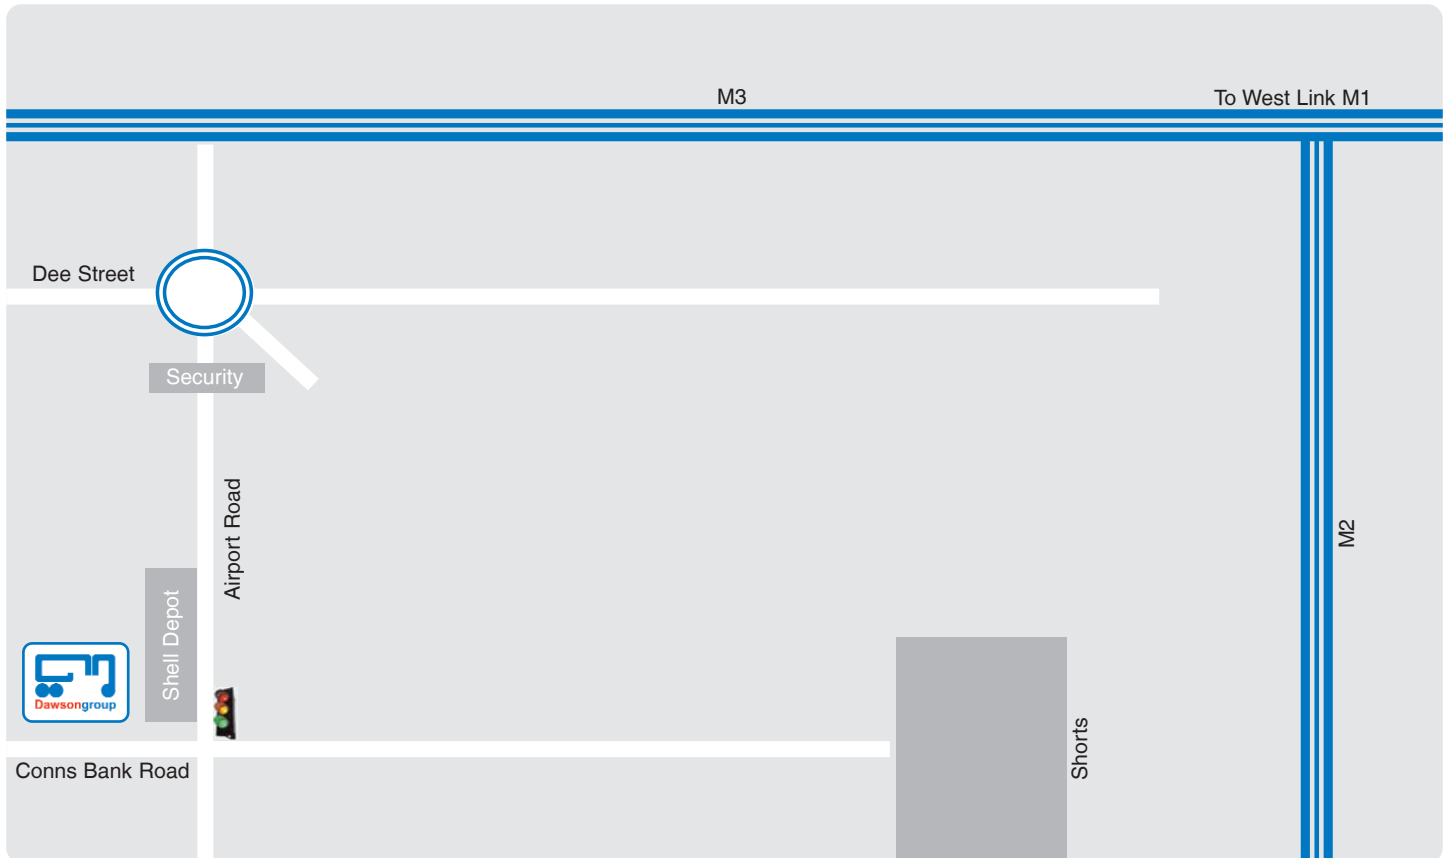

Directions

Dawsonrentals | Belfast

Unit 1 Connsbank Business Park
Connsbank Road, Off Airport Road
Belfast Harbour Road
Belfast, BT3 9EF

Tel: (02890) 461736

From the M3

Turn left off M3 at Dee Street lights, take the next left, then first right off the roundabout. Go through security and at the first set of lights turn right. Then take the first right for Dawsonrentals