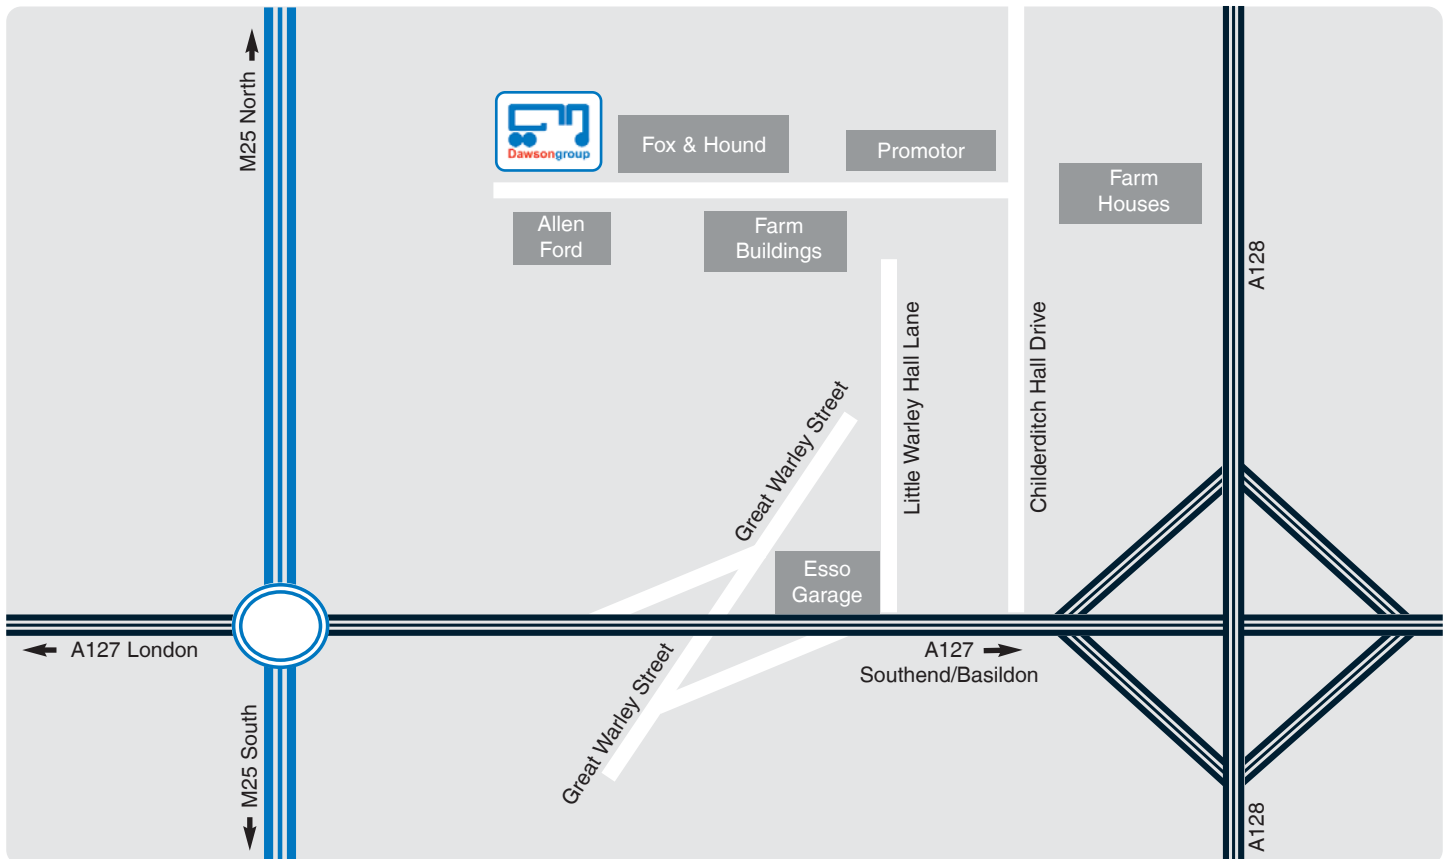

Directions

Dawsonrentals | Brentwood

Plot C, Childerditch Industrial Estate,
Childerditch Hall Drive, Little Warley,
Essex, CM13 3XU

Tel: 01277 811100

Fax: 01277 811155

From the M25

Exit at M25 at Junction 29 and take the A127 Southend/Basildon Road. Take the second exit on the left-hand side, Childerditch Hall Drive. (You will have to go under Great Warley Street and pass an Esso Garage on the left-hand side before reaching Childerditch Industrial Estate. Pass Promotor and Fox & Cooper on the right-hand side. With Farm Buildings and Allen Ford on the left-hand side. Dawsonrentals is the next building on the right-hand side.