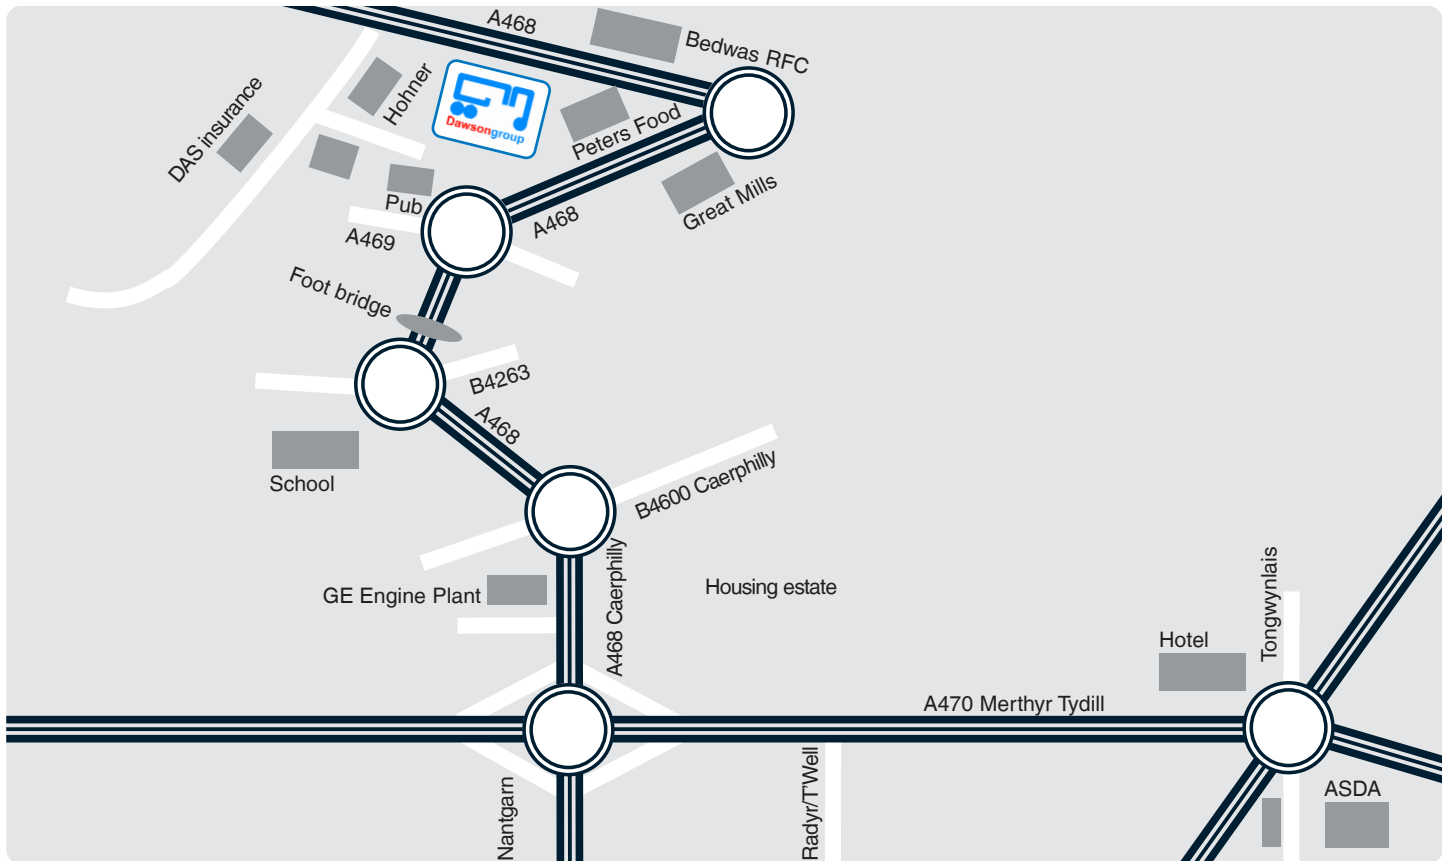

Directions

Dawsonrentals | Cardiff

Greenway, Bedwas House Industrial Estate,
Bedwas, Caerphilly, Mid Glamorgan, CF83 8DW

Tel: 029 2086 6686

Fax: 029 2088 2001

From the M4

Leave the M4 at junction 32. Take the exit for A470 Merthyr Tydfil. Take the 2nd exit sign posted A468 up hill to roundabout (passing EMMS Test Beds on left). At roundabout take 2nd exit sign posted A468 to roundabout. Take 2nd exit staying on A468 to another roundabout. Take 4th exit (immediately after exit for Cedar Tree Pub). Staying on A468 to next roundabout take first exit (left turn over river bridge) with Peters Food Services on left. Take first left and you are entering Bedwas Industrial Estate. Proceed approx 300 yards into estate and Dawsonrentals Ltd are situated on the left immediately next to Hohner Musical Instruments Ltd.