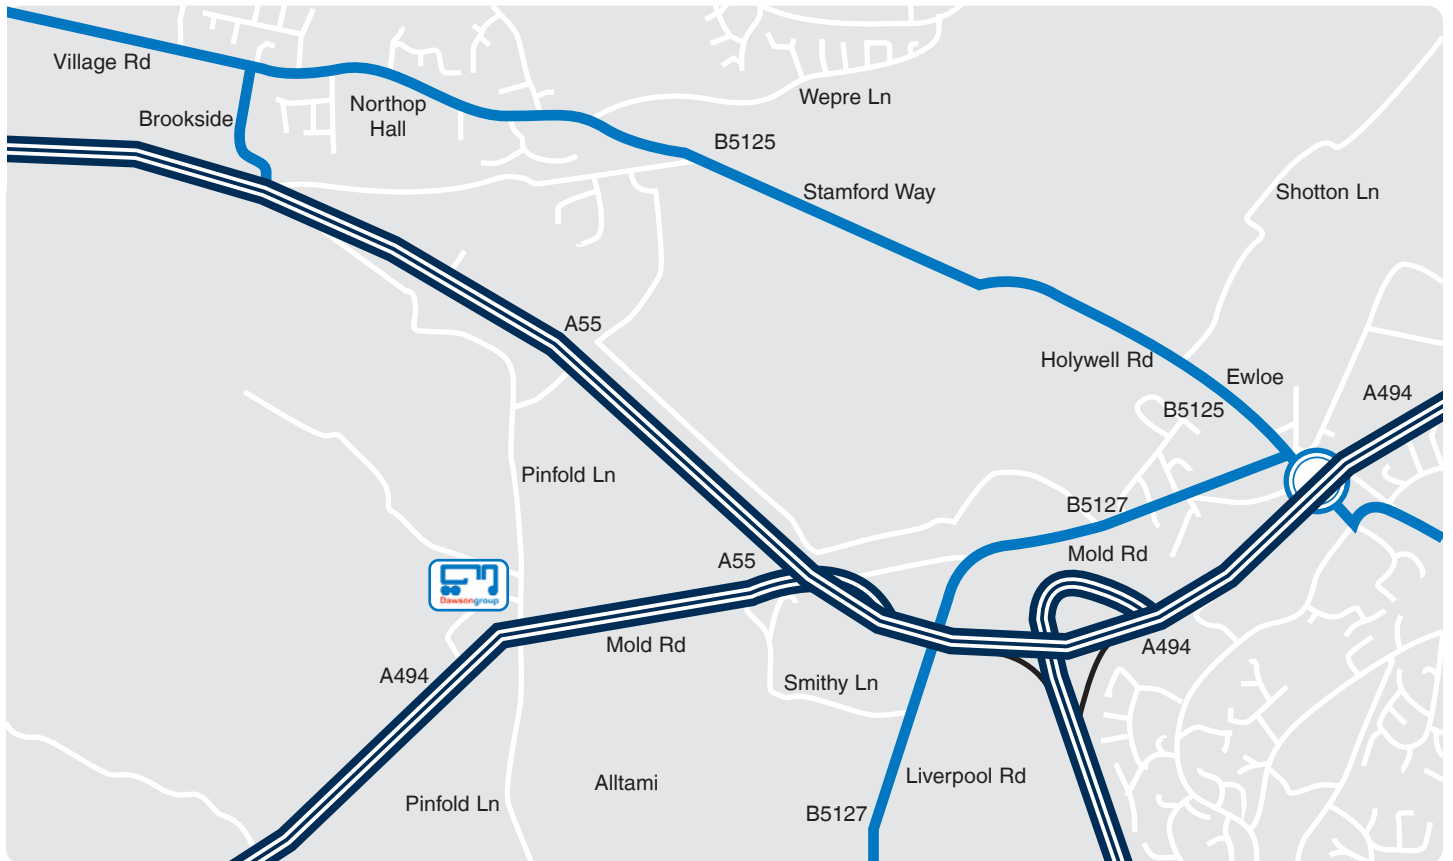

Directions

Dawsonrentals | Chester

c/o Williams Distribution, Pinfold Lane, Alltami,
Near Mold, Flintshire, CH7 6NY

Tel: 01244 545000

Fax: 01244 545444

From the M56

Follow the M56 and continue on following signs for the A494 Queensferry and then Mold (when passed Queensferry). Stay in the left hand lane and bear left at the exit signposted A494 Mold and continue for approximately 1 mile until you come to a set of lights. Turn right at these lights onto Pinfold Lane and take the 2nd exit left where Dawsonrentals is signposted, taking care for oncoming traffic on this road as it is narrow in parts.