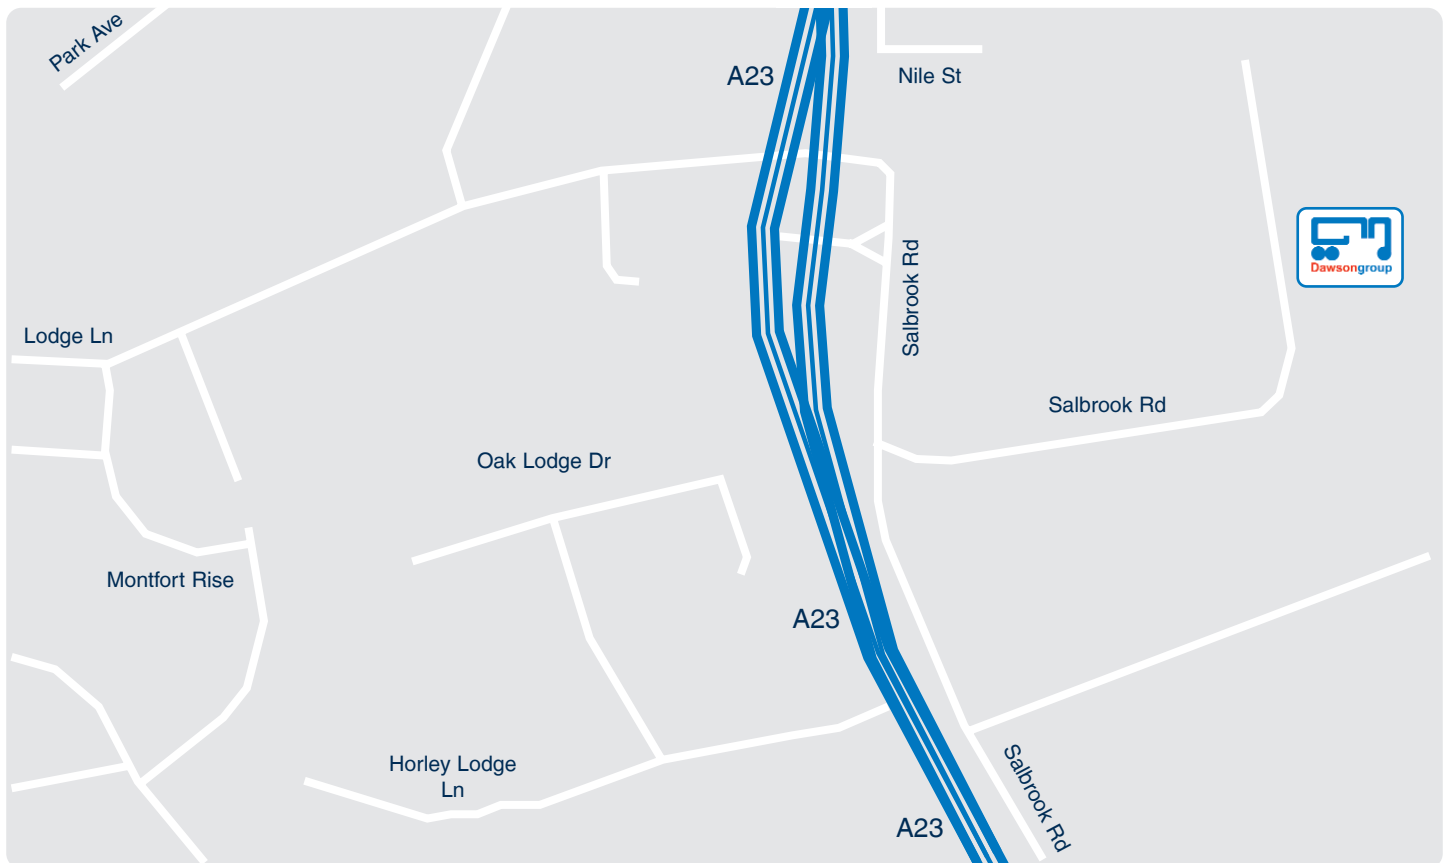

Directions

Dawsonrentals | Gatwick

Salbrook Industrial estate, Salbrook road
Salford, Surrey,
RH1 5DY

Tel: 01293 775566
Fax: 01293 774089

Heading North M23

Exit M23 at junction 9, take the first exit and follow to the next roundabout take the 2nd exit. Carry on the dual carriage way to the next roundabout and take the 4th exit onto London Road. At the next roundabout take the 3rd exit onto Brighton Road follow to the next roundabout take the 2nd exit onto Bonehurst Road follow for 1.4 miles and turn right into Salbrook Road, keep on this road we are at the end on the left hand side.

Heading South M23

Exit Junction 9, take the 2nd exit and follow above directions.