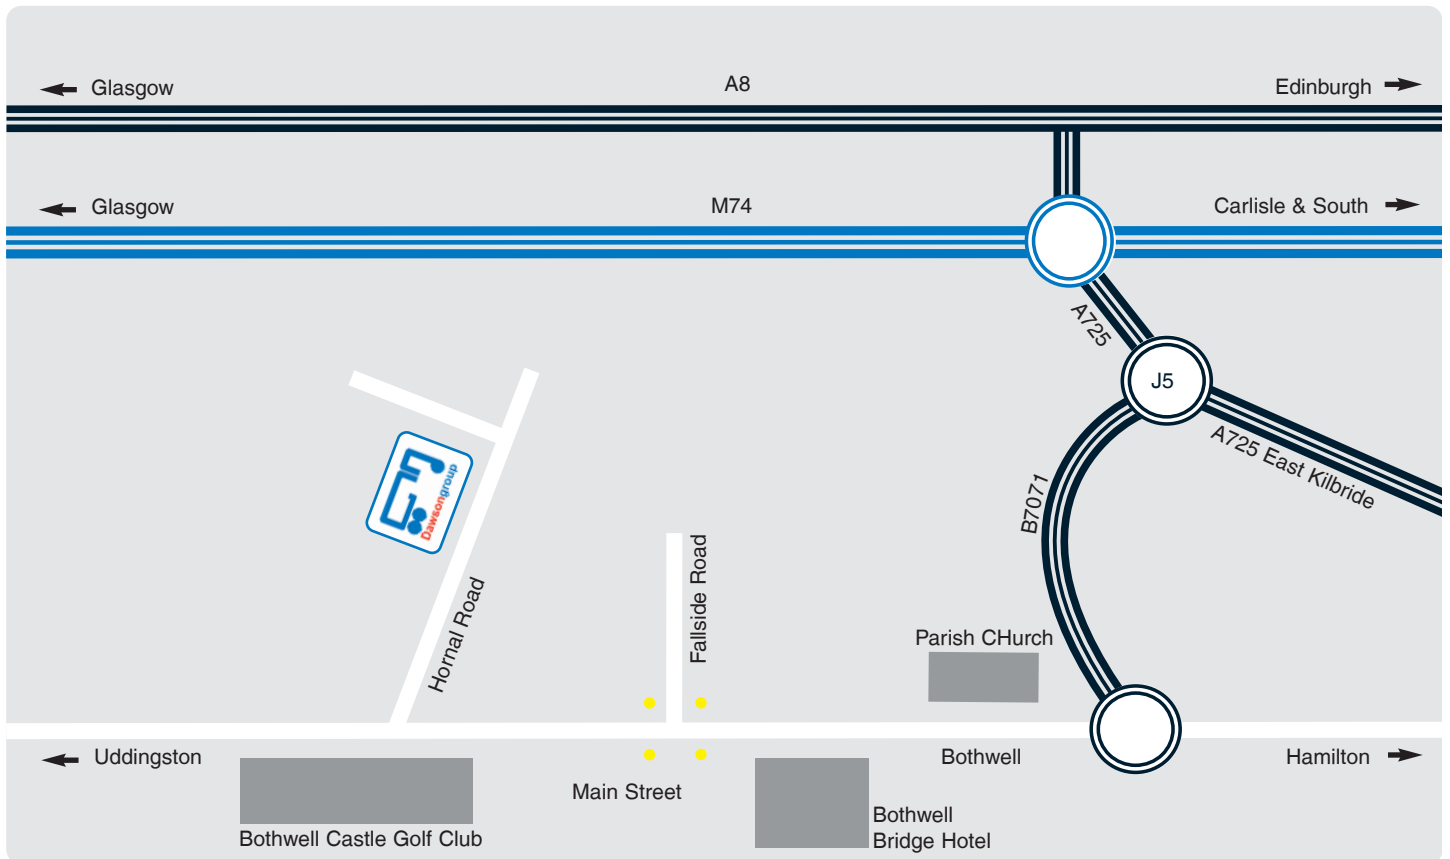

Directions

Dawsonrentals | Glasgow

Hornal Road, Bothwell Park Industrial Estate,
Uddingston, Lanarkshire, G71 7EE

Tel: 01698 811881

Fax: 01698 811981

From M74 North or South

Exit M74 at Junction 5 (Bothwell). Follow the signs for A725B7071 East Kilbride Bothwell. At the mini roundabout turn right at Bothwell Bridge - B7071. Continue through Bothwell Village, approximately 1 mile is the entrance to Hornal Road (on the right-hand side). Dawsonrentals is approximately 600 yards on the left-hand side.

From A8 (Glasgow/Edinburgh)

Exit the A8 at Bellshill/East Kilbride Junction. Travel down the A725. Continue straight over the roundabout at Junction 5 (under the M74). Follow the signs for A725B7071 East Kilbride Bothwell. At the mini roundabout turn right at Bothwell Bridge - B7071. Continue through Bothwell Village, approximately 1 mile is the entrance to Hornal Road (on the right-hand side). Dawsonrentals is approximately 600 yards on the left hand side.