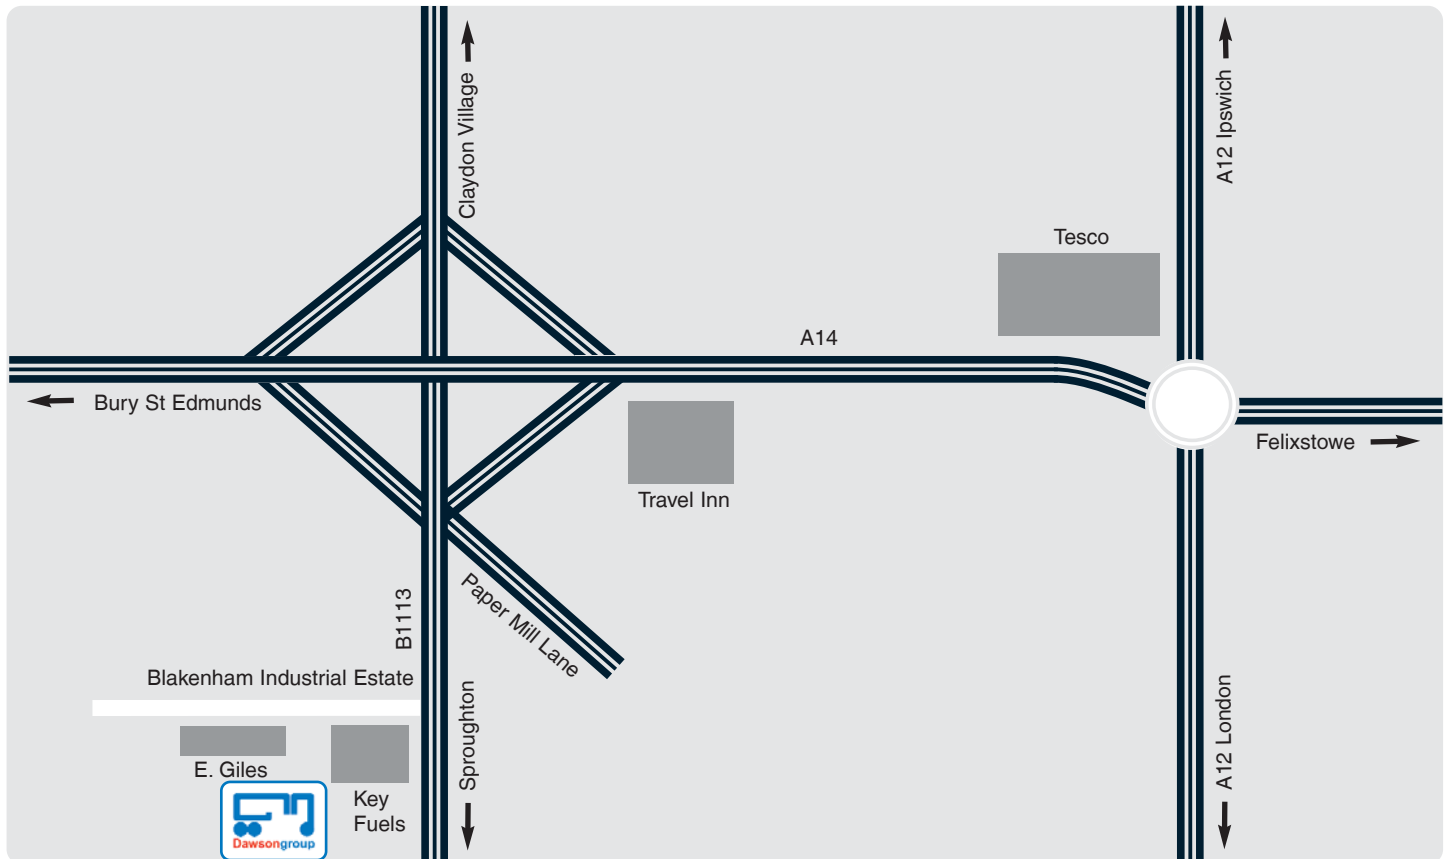

Directions

Dawsonrentals | Ipswich

Addison Way, Great Blakenham,
Ipswich, Suffolk, IP6 0LB

Tel: 01473 832279

Fax: 01473 832270

From the A12

From the A12 follow the signs for Bury St Edmunds/Midlands A14. Take the exit signposted A14 Claydon/Great Blackenham. Exit the A14 at the junction signposted Claydon/Great Blackenham. This leads to a roundabout. Take the second exit (signposted Wattisham Airfield and Great Blackenham Industrial Estate). Take the first right into Addison Way (signposted Wattisham Airfield and Great Blackenham Industrial Estate). Dawsonrentals is on the left hand side approximately 300 yards down the road. Dawsonrentals is in the yard of E.Giles (Haulage) Ltd.

From the Midlands

From the A14 through Bury ST Edmunds/Midlands A14.Exit the A14 (approx. 26 miles) at the junction signposted Claydon/Great Blackenham. This leads to a roundabout. Take the fourth exit (signposted Wattisham Airfield and Great Blackenham Industrial Estate). Take the first right into Addison Way (signposted Wattisham Airfield and Great Blackenham Industrial Estate). Dawsonrentals is on the left hand side approximately 300 yards down the road. Dawsonrentals is in the yard of E.Giles (Haulage) Ltd.