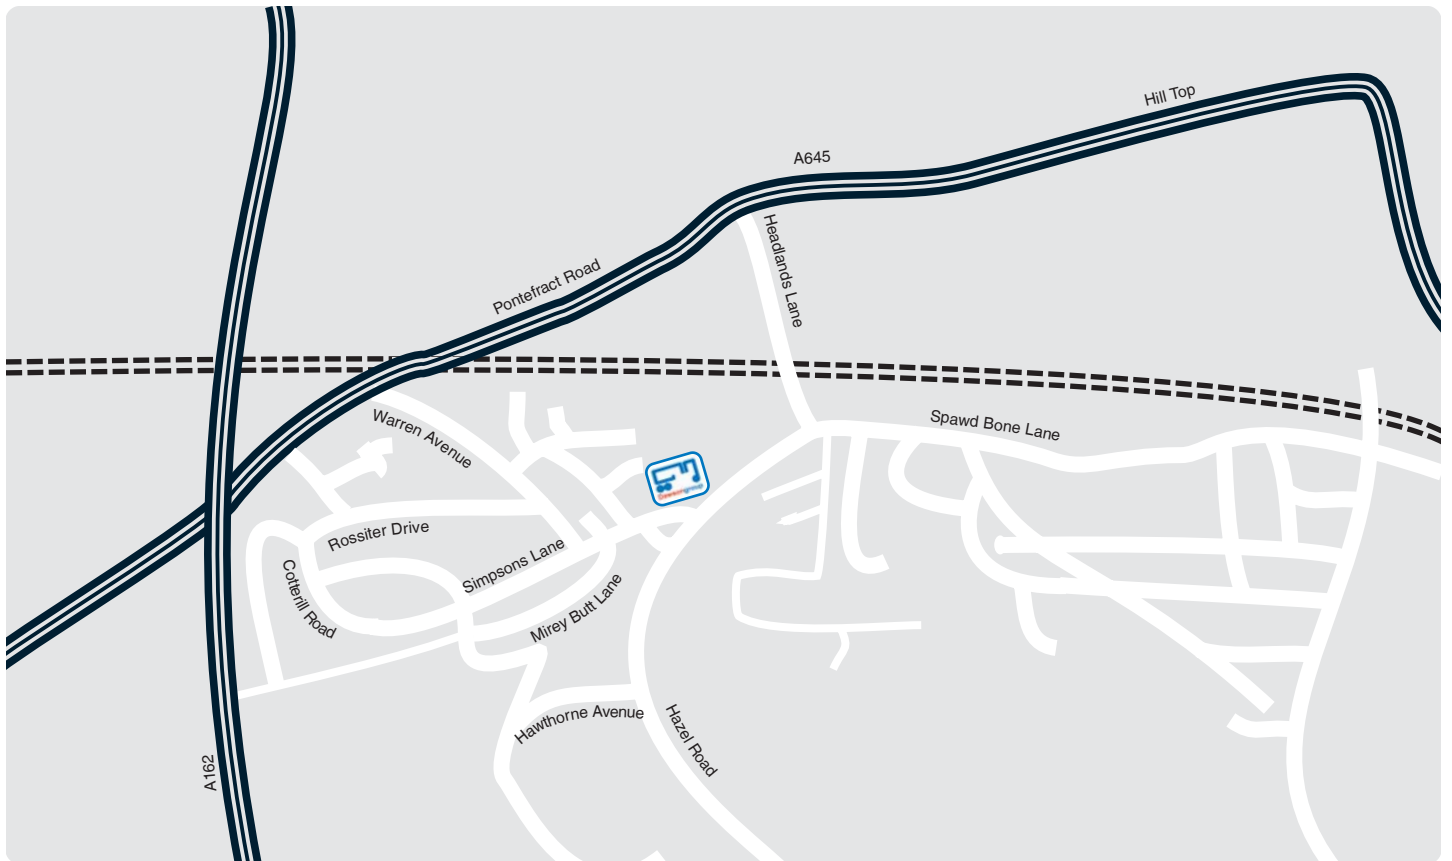

Directions

Dawsonrentals | Leeds

Jackson Old Glassworks, Simpsons Lane,
Knottingley, W Yorks, WF110HE

Tel: 01977 678977

Fax: 01977 678988

From East or West

Leave M62 at junction 33 and take the exit for the A162, signposted Pontefract and Knottingley. After approx ¼ mile, take first exit, signposted A645 for Pontefract and Goole. Turn left at the T junction and follow until traffic lights. Turn right onto Headlands Lane and follow road around to the right. After the bus shelter on the right, turn right onto Simpsons Lane, Dawsonrentals is 200 yards on the right.

From North

Leave A1 at M62 exit and go in the direction of Hull. Leave at junction 33 and follow directions as above.

From South

Leave A1 at sign for Ferrybridge services, Pontefract and Knottingley. Follow A162 past M62 exit and leave at the sign for A645 Pontefract and Goole. Follow directions as above from then.