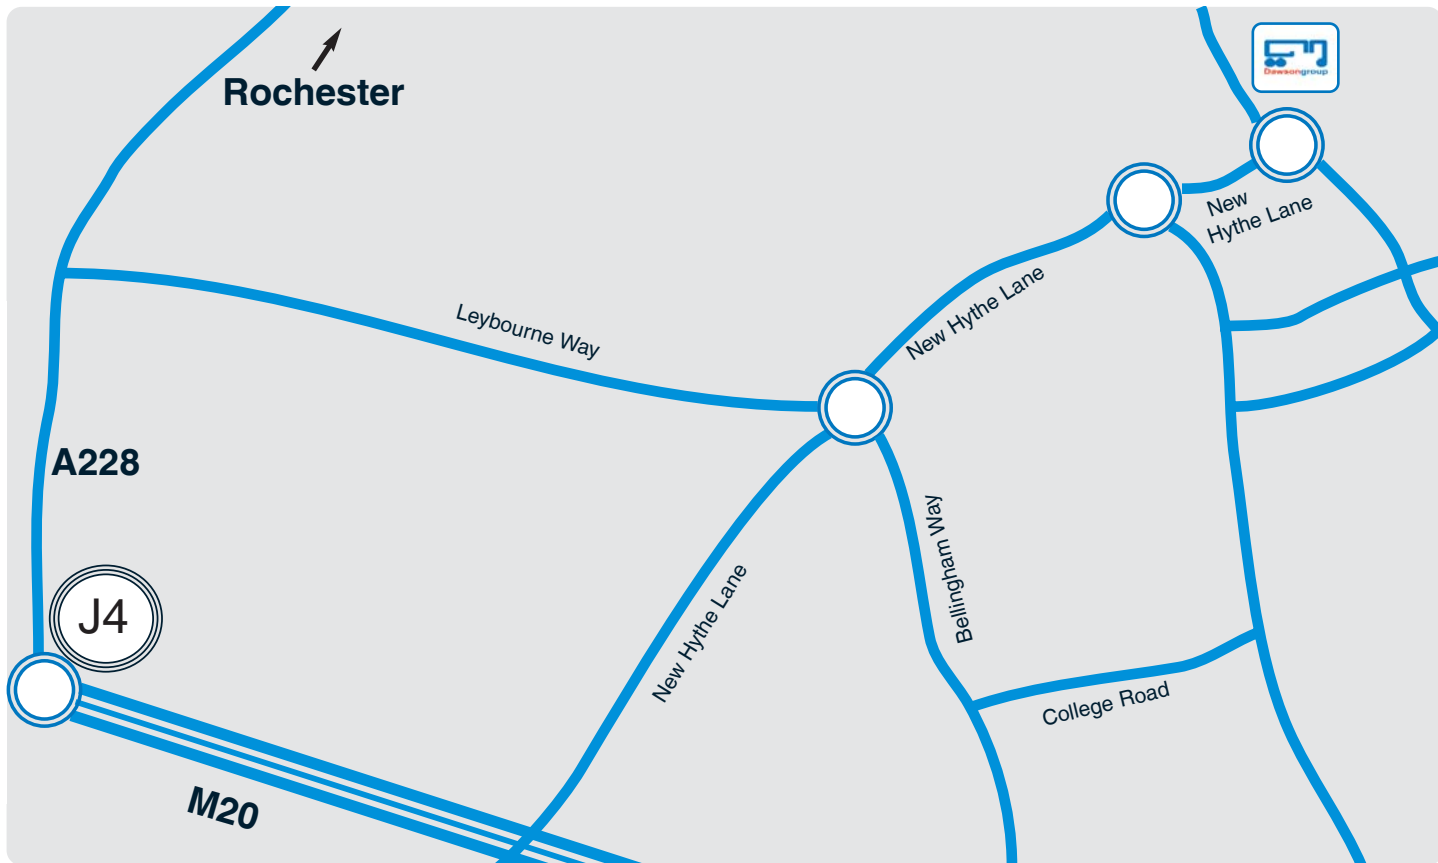

Directions

Dawsonrentals | Maidstone

Riverside Industrial Estate,
New Hythe Lane, Aylesford,
Kent, ME20 7PW

t; 01622 792800
f; 01622 716024

From the M20

Exit the M20 at junction 4 taking the A228 north towards Rochester. At the first set of traffic lights turn right into Leybourne Way. Passing Tesco on the right, continue up to the roundabout and turn left onto New Hythe Lane. At the next roundabout go straight on and continue over the railway bridge. Continue up to the next roundabout and turn left. Take the first right into Dawsonrentals Maidstone.