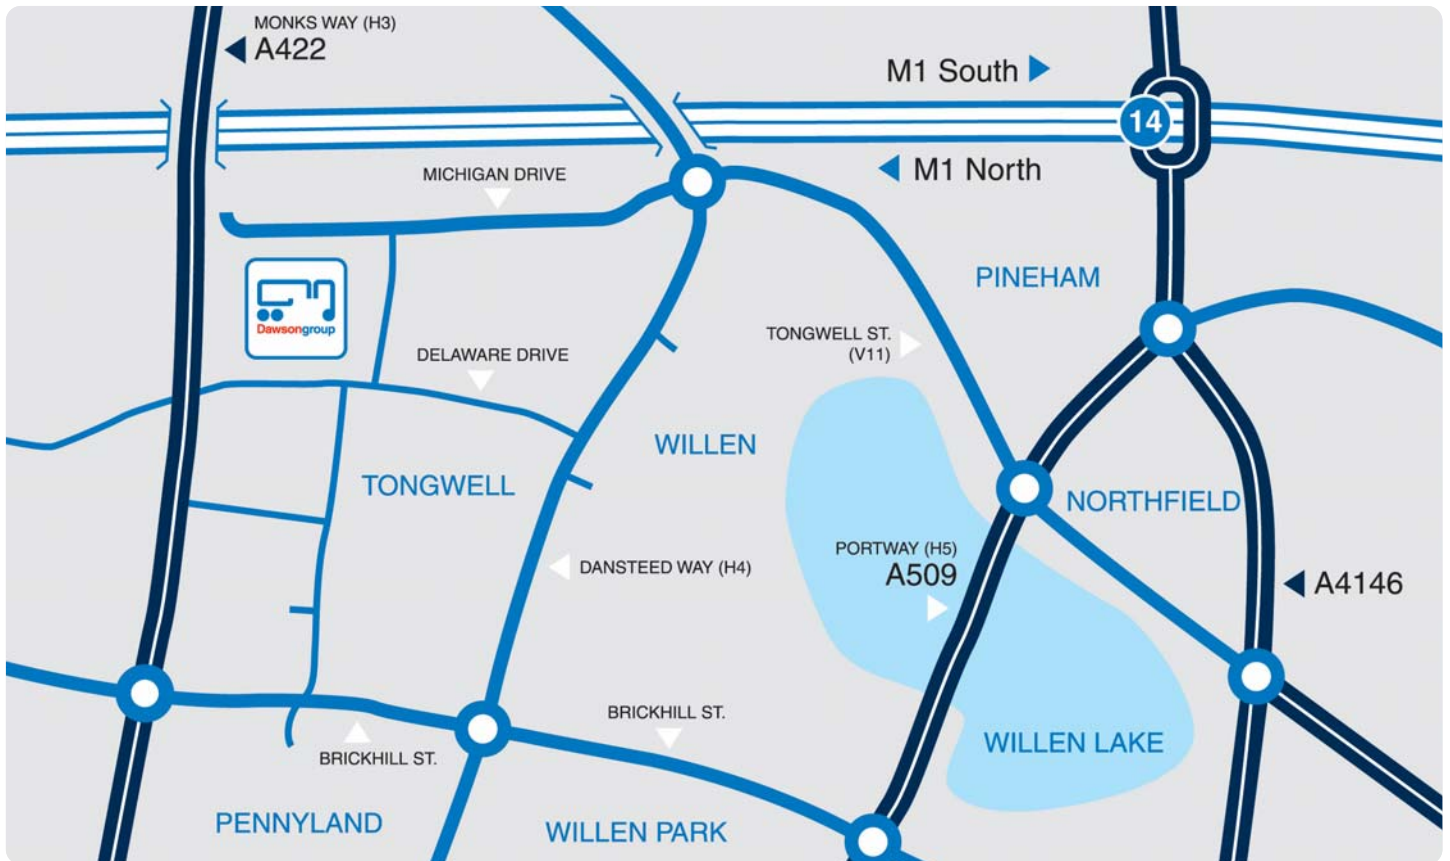

Directions

Dawsonrentals | Milton Keynes

Delaware Drive, Tongwell,
Milton Keynes, Bucks, MK15 8JH

Tel: 01908 218111

Fax: 01908 218444

From the M1 Junction 14

From the M1 Junction 14 roundabout, take the road signposted A509 – passing the Coachway on the left-hand side. At the next roundabout, take the third exit (A509 H5) – and continue to the next roundabout. Take the third exit onto the V11 (Tongwell Street). At the next roundabout, take the first exit onto the H4 (Dansteed Way). Take the first turning on the right (Delaware Drive). Dawsonrentals is on your right after Michigan Drive.