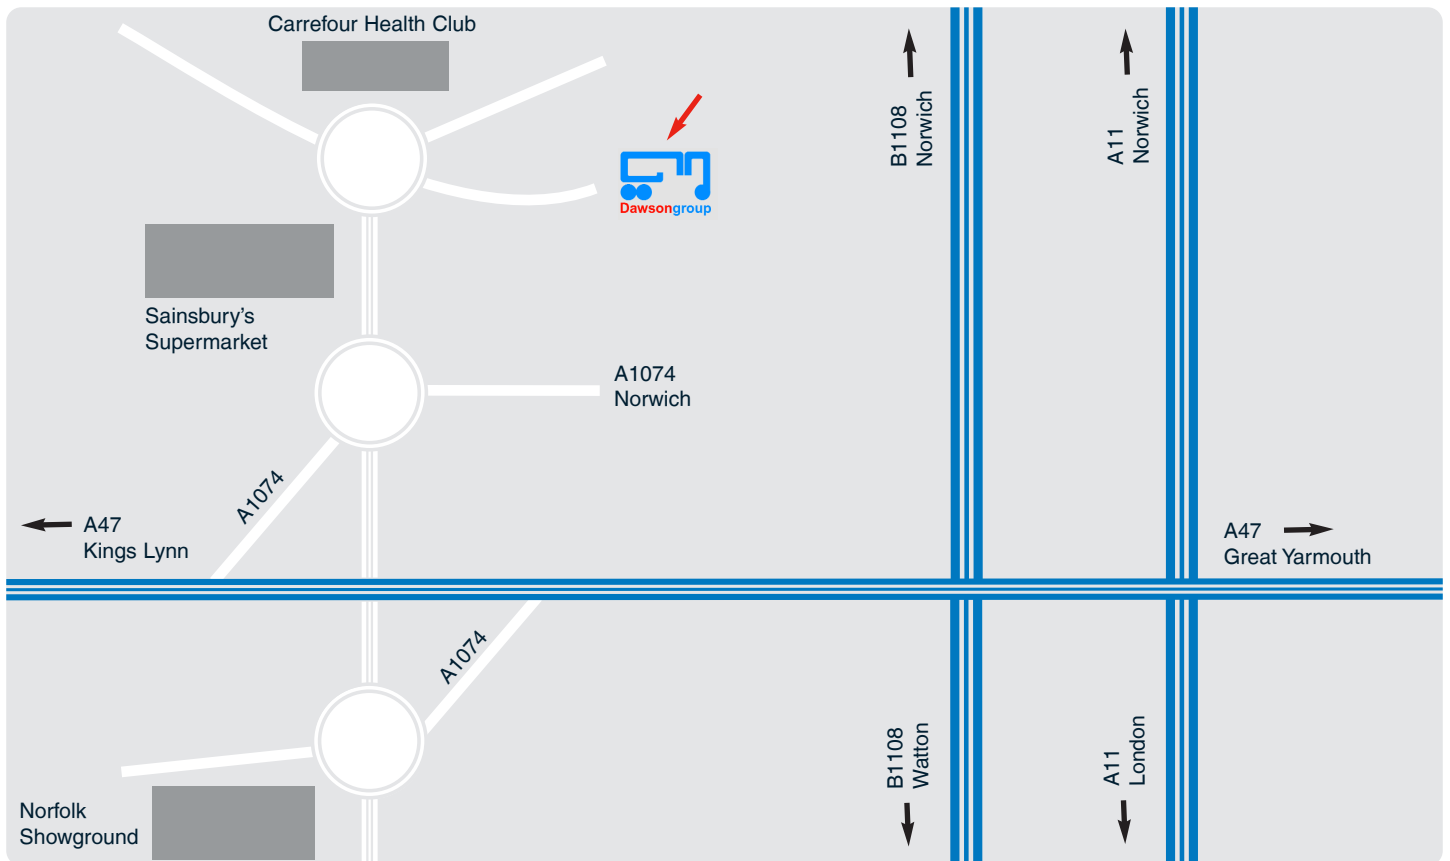

Directions

Dawsonrentals Limited, Norwich

William Frost Way, Longwater Business Park,
Costessey, Norwich, NR5 0TL

Tel: 01603 749145

Fax: 01603 741 552

From A47 Westbound

Exit onto A1074 (Junction to Norfolk Showground). Go over the A47 and over roundabout on William Frost Way. Go past Sainsbury's to roundabout and turn to go back up the carriageway. Turn left and the yard is in the yard of EDF Energy.

From A47 Eastbound

Exit onto A1074 up slip road, turn left onto William Frost Way and follow instructions as above.

From A11

Go westbound on A47 towards Kings Lynn then exit onto the A1074