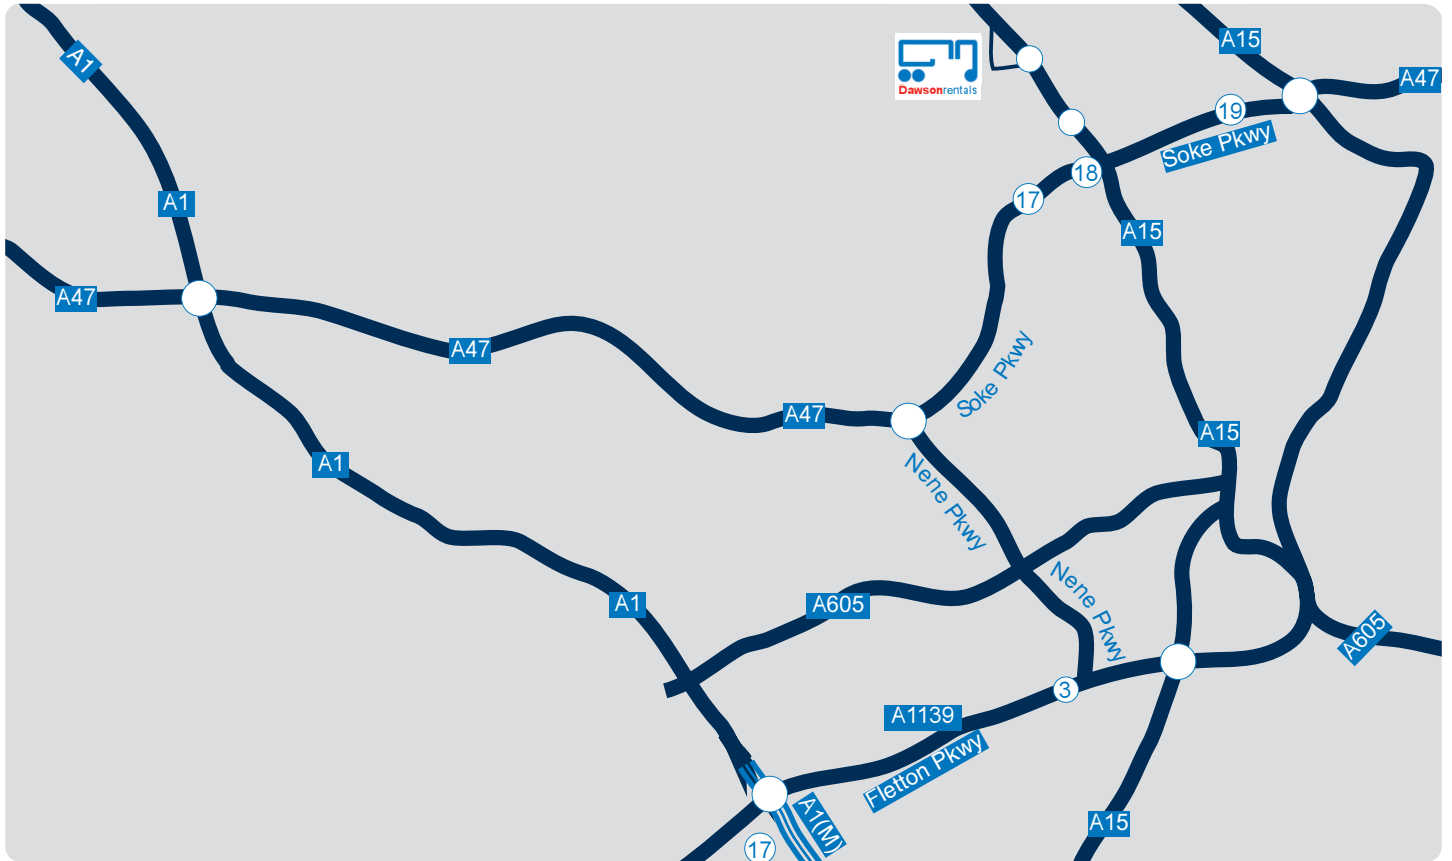

Directions

Dawsonrentals | Peterborough

1180 Lincoln Road, Werrington,
Peterborough, PE4 6LA

Tel: 01733 574464

Fax: 01733 574799

From North:

From A1 take A47 signposted to Peterborough. Junction 18 off Parkway. Northbound onto A15 towards SLEAFORD. Turn left at 2nd roundabout, take left at the T junction. Dawsonrentals Peterborough gate is 25 yards on the right.

From South:

From A1(M) junction 17 take A1139 right towards Junction 3 of FLETTON Parkway. Turn left onto Nene Parkway, signposted Sleaford. At the end of Parkway turn right at roundabout, continue on Soke Parkway to J18. (Follow North directions from J18)

From East:

A47 towards Peterborough. Continue on A47 until Junction 18 and follow the above instructions (from North).