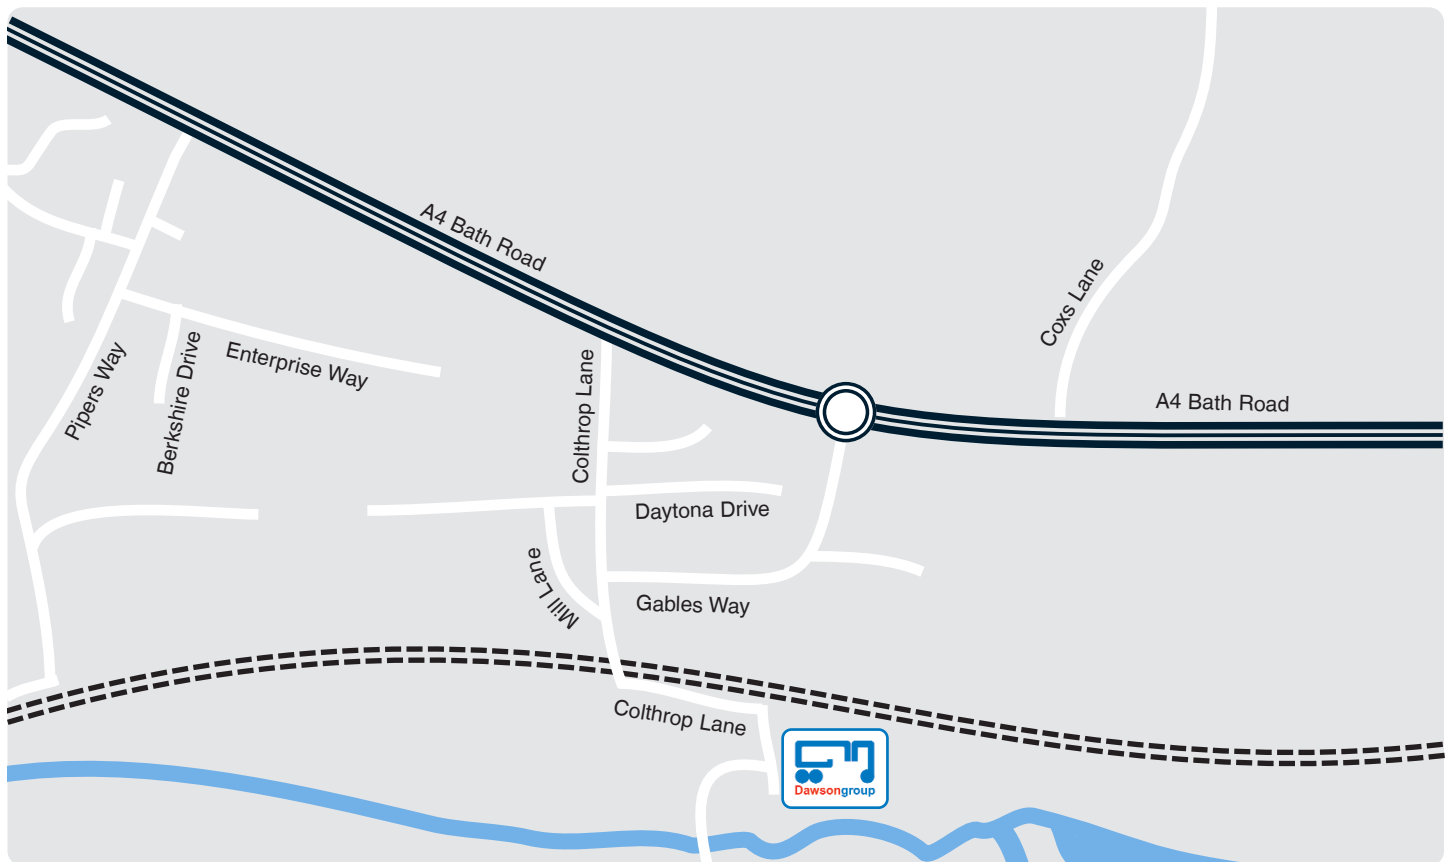

Directions

Dawsonrentals | Reading

Colthrop Lane, Kennet Park,
Thatcham, Berkshire, RG19 4NT

Tel: 01635 866100

Fax: 01635 866001

From the M4 Junction 12 Westbound

Exit at Junction 12 and take the first exit onto the A4 heading to Thatcham. Approximately 7 miles after going through the village of Woolhampton, you will reach a roundabout at Panasonic. Take the first exit into Kennet Park, and follow the road through to the level crossing. Turn left and **Dawsonrentals** is the fourth unit on the right hand side.

From the M4 junction 13 Eastbound

Exit at Junction 13 and follow the signs to Newbury/Thatcham. When you come off the bypass continue to the Robin Hood roundabout and take the second exit to A4 Thatcham. Continue on the A4 going through Thatcham and straight over a roundabout marked Thatcham station. Take the next turning on the right signposted Colthrop Lane. At the T-junction turn right and follow the road to a level crossing and turn left. **Dawsonrentals** is the fourth unit on the right hand side.