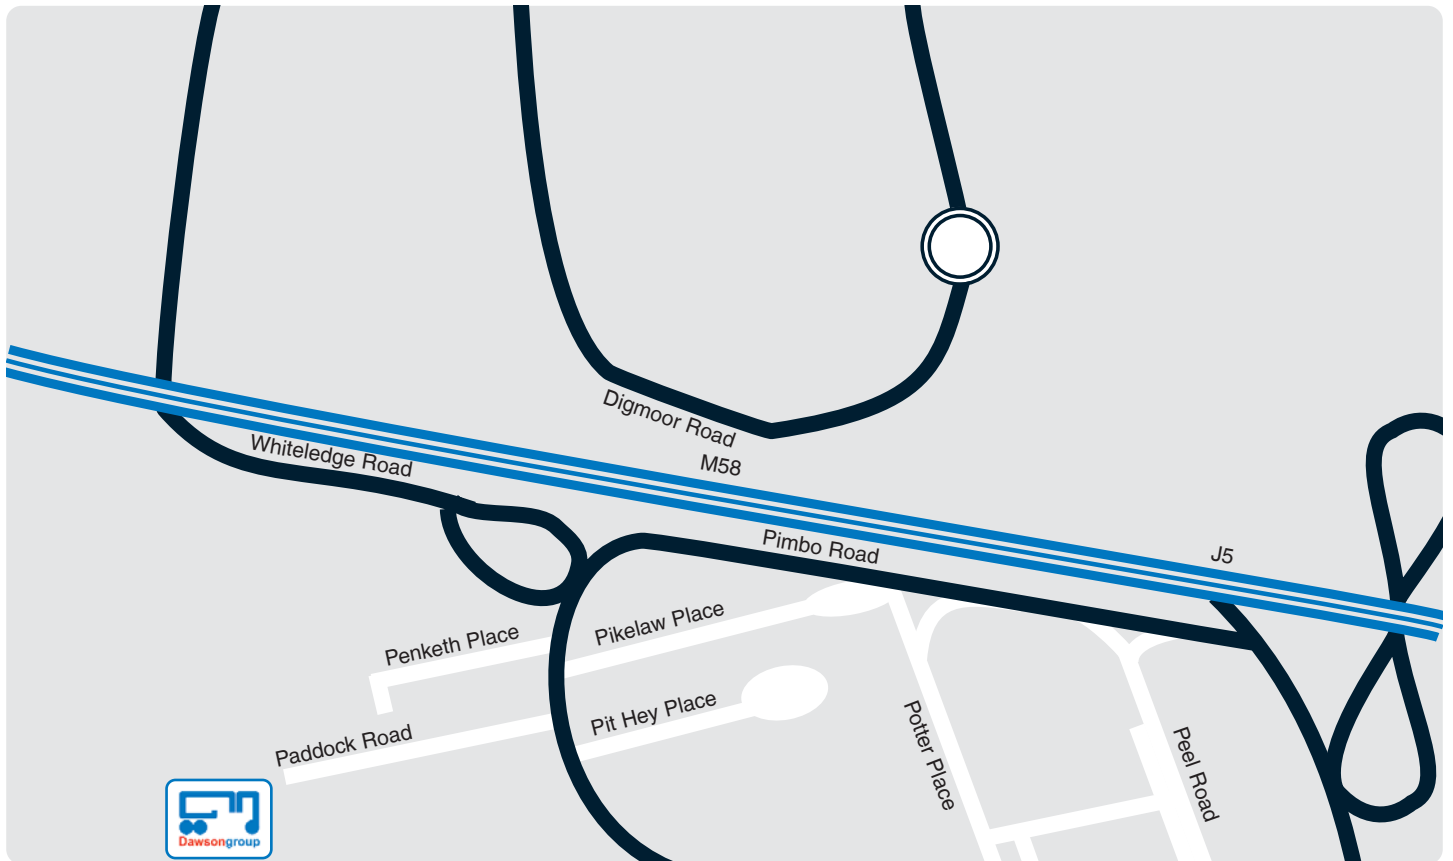

Directions

Dawsonrentals | Skelmersdale

11 Paddock Road, West Pimbo Industrial Estate,
Skelmersdale, WN8 9PL

Tel: 01695 559368

Fax: 01695 723559

From M6

Exit M6 at J26 following signs for M58 to Skelmersdale/Liverpool.

Travel down the M58 for approx 1 mile and exit at J5 (signed A577 Skelmersdale East/Pimbo).

At the slip road junction get into the right hand lane, follow the road round the right-hand bend and then to the left (signed West Pimbo Ind. Estate). This is Pimbo Road.

Follow the one way system down to a sharp left-hand bend. As you go round get into the right-hand lane, past Penketh Place on the right. Paddock Road is next on the right. Dawsonrentals is approx 500 metres on the left-hand side.