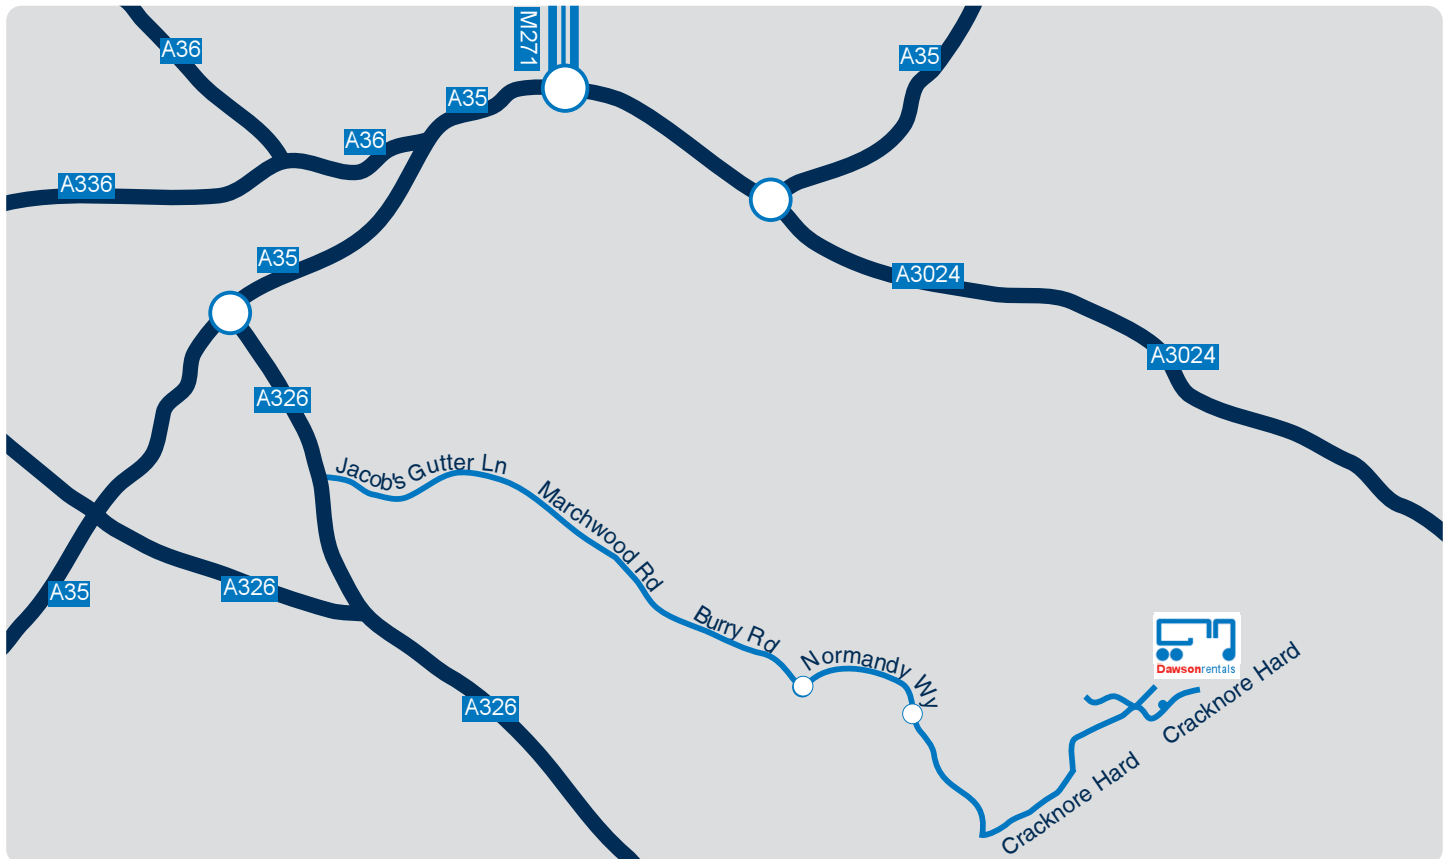

Directions

Dawsonrentals | Southampton

Cracknore Hard,
Marchwood
Southampton,
Hampshire,
SO40 4ZD

Tel: 02380 667714
Fax: 02380 667752

Head south on M27. At Redbridge Roundabout, take the 2nd exit onto the A35/Redbridge Causeway ramp to Fawley/Totton/A326/Lyndhurst/A35. Merge onto A35/Redbridge Causeway. Continue to follow A35. At the roundabout, take the 1st exit onto A326/Marchwood Bypass. Turn left at Jacob's Gutter Ln. Continue on Marchwood Rd. Continue on Bury Rd. At the roundabout, take the 1st exit onto Normandy Way. Go through 1 roundabout. Turn left at Cracknore Hard. Continue on Cracknore Hard. Follow road through one way section and turn right signposted 'Oceanic Estates and Marchwood Slipways'. Dawsonrentals are on the left after the bend.