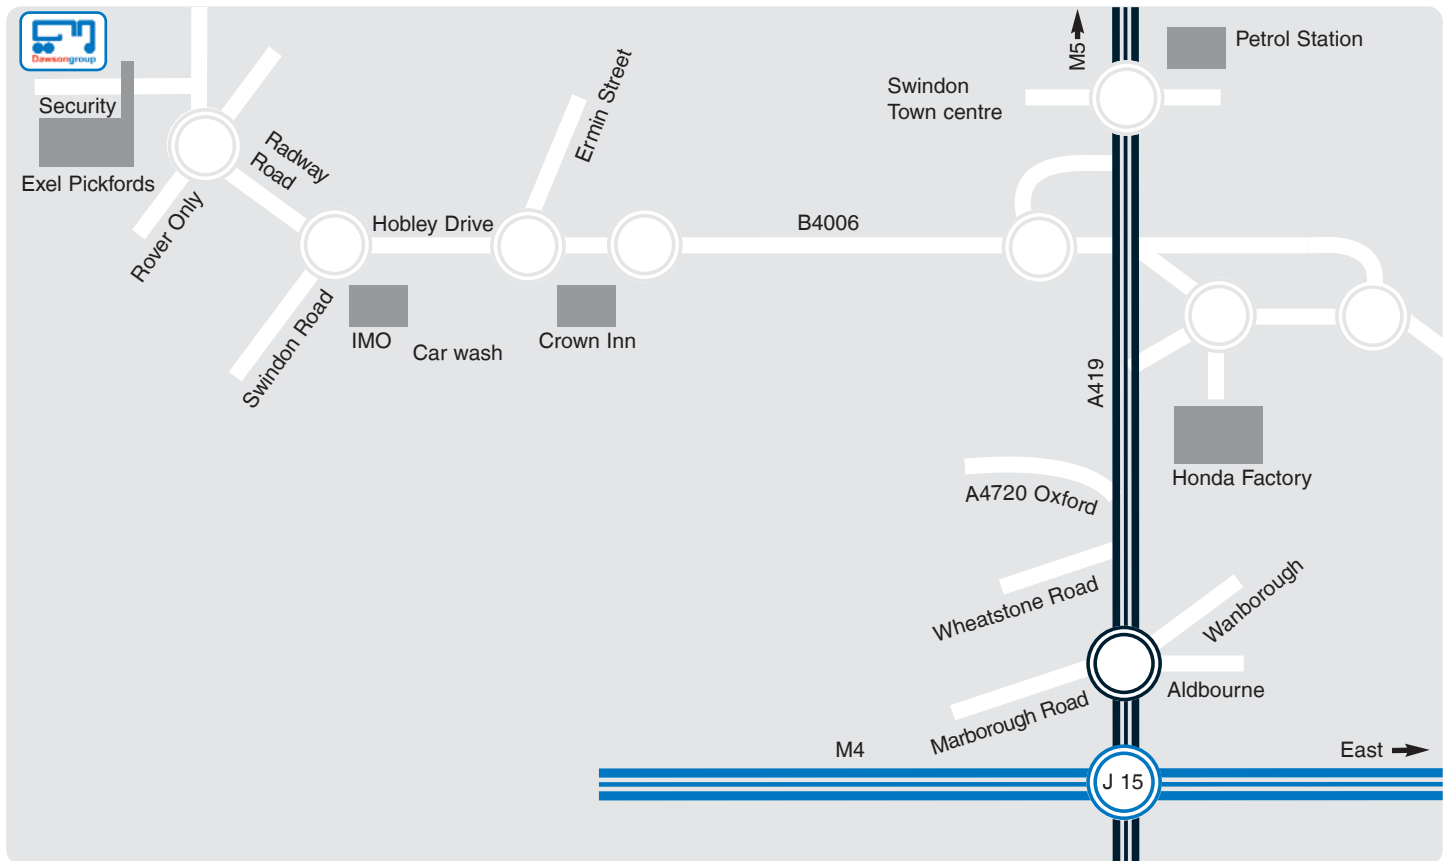

Directions

Dawsonrentals | Swindon

Radway Road, Britannia Trade Park,
Swindon, Wiltshire, SN3 4ND

Tel: 01793 820 044

Fax: 01793 820 740

From the South

Exit the M4 at junction 15. At the slip road roundabout take the exit (signposted A419 Cirencester). Take the third slip road on the left-hand side (signposted A361 Highworth). At the slip road roundabout take the second exit (signposted B4006 Swindon Centre). At the third roundabout turn right into Radway Road. At the roundabout go straight on and at the Exel security gate turn left.

From the South

Exit the M5 at junction 11a. Take the A419 (heading towards Cirencester) carry on the A419 towards Swindon. At the roundabout take the second exit (signposted Motorway M4). Take the first slip road (signposted B4006 Statton). At the roundabout take the first exit (signposted stratton). At the fourth roundabout turn right into Radway Road. At the next roundabout go straight on and at the Exel Security gate turn left.